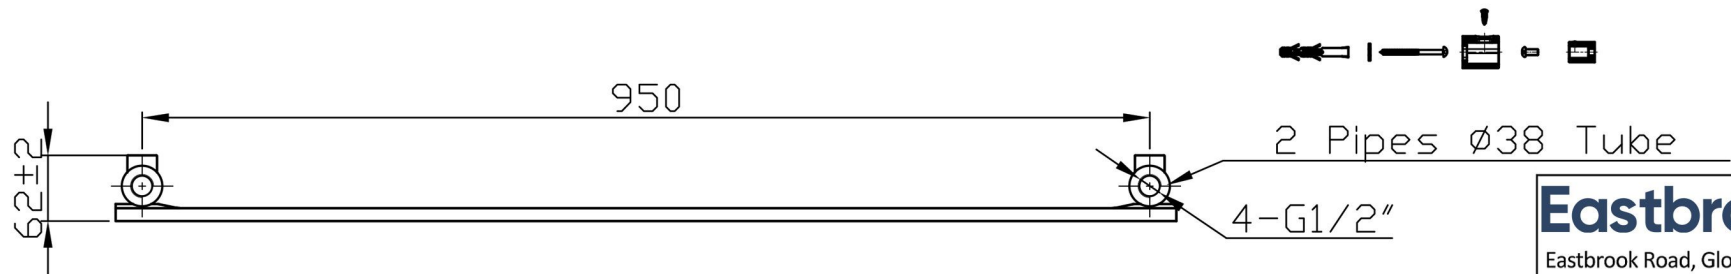

Staverton Tube on Tube Straight 600 x 1000mm.

Painted / Chrome
Technical Drawing

Unit:mm

Eastbrook 

Eastbrook Road, Gloucester GL4 3DB

Technical Helpline : 01452 317890

Mon - Fri / 8am - 5pm

Email : technical@eastbrookco.com