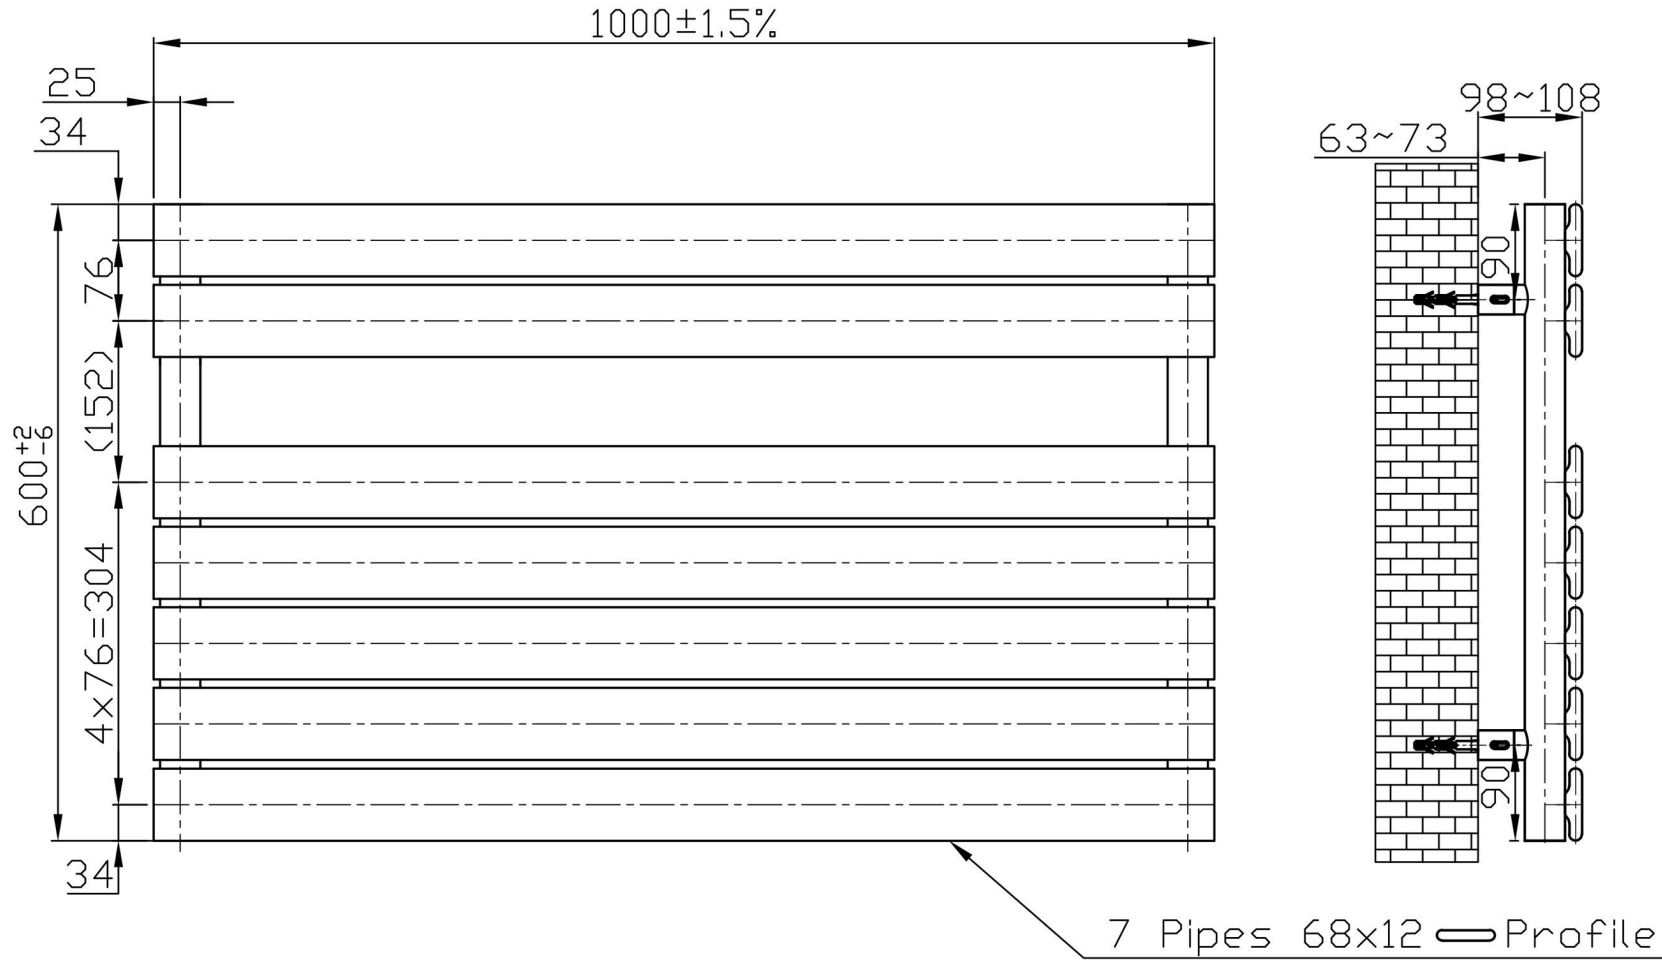

Staverton Tube on Tube Straight 600 x 1000mm.

Painted / Chrome
Technical Drawing

Unit:mm

Eastbrook 

Eastbrook Road, Gloucester GL4 3DB

Technical Helpline : 01452 317890

Mon - Fri / 8am - 5pm

Email : technical@eastbrookco.com